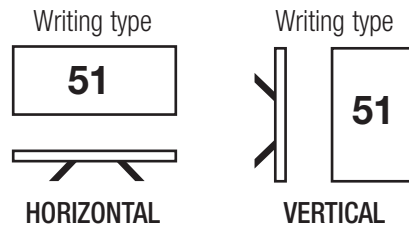

CNU/8/51 Writing type HORIZONTAL / VERTICAL

- Marking tags suitable for **marking all types of terminal blocks (screw-clamp and spring-clamp)** in tables of 100 elements in packs of 500 tags
- In white polycarbonate with black printing, to be applied directly into position either before or after preparing the terminal board
- **Tag dimensions: 8 x 5.1 mm. Pitch on CBC.2 and HMM.2/GR**
- **Mounting of single tag on all Cabur terminal blocks**