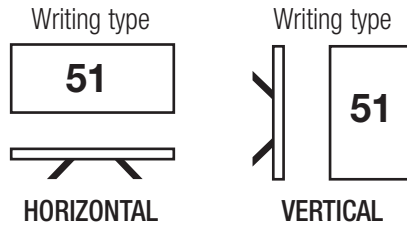

CNU/8/51 Writing type HORIZONTAL / VERTICAL

- Marking tags suitable for **marking all types of terminal blocks (screw-clamp and spring-clamp)** in tables of 100 elements in packs of 500 tags
- In white polycarbonate with black printing, to be applied directly into position either before or after preparing the terminal board
- **Tag dimensions: 8 x 5.1 mm. Pitch on CBC.2 and HMM.2/GR**
- **Mounting of single tag on all Cabur terminal blocks**